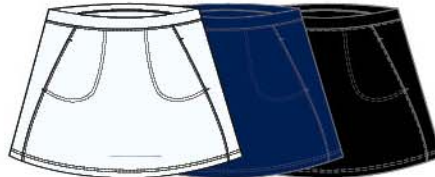

TX3204 PRO
Performance Tank, SPF 45+
93% Polyester, 7% Spandex
White (001X), Navy Blue (534X), Black (999X)
XS-XXL
B2500

TX3503 ENGAGE
Performance V-Neck Cap Sleeve, SPF 45+
93% Polyester, 7% Spandex
White (001X), Navy Blue (534X), Black (999X)
XS-XXL
B2500

TX3203-001X PLAYER
Performance Top, SPF 45+
93% Polyester, 7% Spandex
White XS-XXL
B2750

TX6121 BRILLIANCE
14.5" Performance Jersey, SPF 45+
93% Polyester, 7% Spandex
White (001X), Navy Blue (534X), Black (999X)
XS-XXL
B2750

TX6308 LAURA
13.5" Outseam, Front Pockets,
With Shorties SPF 45+
93% Polyester, 7% Spandex
White (001X), Navy Blue (534X), Black (999X)
XS-XL
B2750

TX6043 PLEATS PLEASE
14.5" Outseam, Micropleats
Shorties, SPF 45+
93% Polyester, 7% Spandex
White (001X), Black (999X) XS-XXL
B3250

TX6227-999X RALLY
Fitness Pant with 31.5" Inseam, SPF 45+
93% Polyester, 7% Spandex
Black XS-XXL
B3250

TX6699-376X STORM
13.5" Skirt with Attached Leggings
93% Polyester, 7% Spandex
Black (999X), XS-XL
B3250