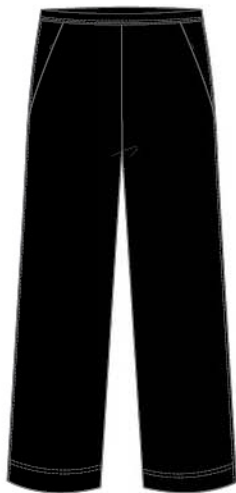

TX3204 PRO
Performance Tank, SPF 45+
93% Polyester, 7% Spandex
White (001X), Navy Blue (534X), Black (999X)
XS-XXL
B2500

TX3503 ENGAGE
Performance V-Neck Cap Sleeve, SPF 45+
93% Polyester, 7% Spandex
White (001X), Navy Blue (534X), Black (999X)
XS-XXL
B2500

TX3203-001X PLAYER
Performance Top, SPF 45+
93% Polyester, 7% Spandex
White XS-XXL
B2750

TX6121 BRILLIANCE
14.5" Performance Jersey, SPF 45+
93% Polyester, 7% Spandex
White (001X), Navy Blue (534X), Black (999X)
XS-XXL
B2750

TX6308 LAURA
13.5" Outseam, Front Pockets,
With Shorties SPF 45+
93% Polyester, 7% Spandex
White (001X), Navy Blue (534X), Black (999X)
XS-XL
B2750

TX6043 PLEATS PLEASE
14.5" Outseam, Micropleats
Shorties, SPF 45+
93% Polyester, 7% Spandex
White (001X), Black (999X) XS-XXL
B3250

TX6227-999X RALLY
Fitness Pant with 31.5" Inseam, SPF 45+
93% Polyester, 7% Spandex
Black XS-XXL
B3250

TX6699-376X STORM
13.5" Skirt with Attached Leggings
93% Polyester, 7% Spandex
Black (999X), XS-XL
B3250