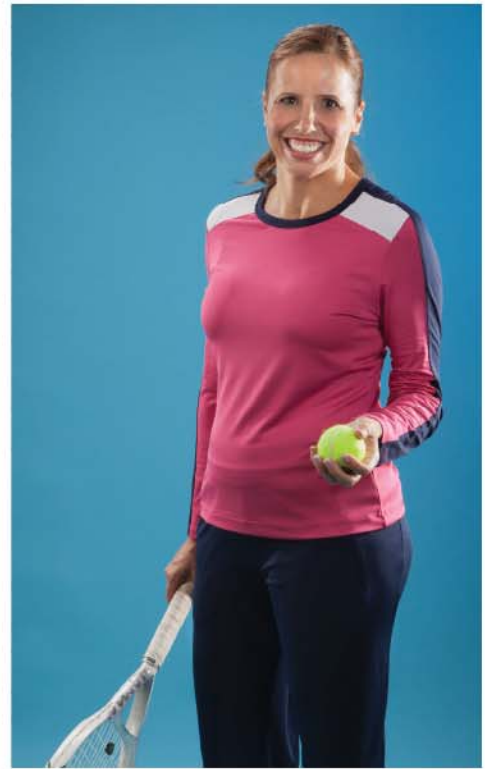

TH3153-5342 COMPLIMENT
32" Performance Jersey,
Mesh Inserts, Piping, SPF 45+
93% Polyester, 7% Spandex
Navy Blue XS-XL
B3500

TX9002 PERFORMANCE CAP
Pink Set (291X), Navy Blue (575X)
One Size
B1050

TX9001 PERFORMANCE VISOR
Pink Set (291X), Midnight Navy (504X)
One Size
B900

TX9000 FITNESS VISOR
White (001X), Navy Blue (575X)
One Size
B800

GX9005-504X ICON SOCK
Arch Support, Ventilation
50% Coolmax™, 40% Nylon, 10% Spandex
Midnight Navy, One Size
B650

TD3153-0012 COMPLIMENT
32.5"; Performance Jersey,
Mesh Inserts, SPF 45+
93% Polyester, 7% Spandex
White XS-XL
B3500