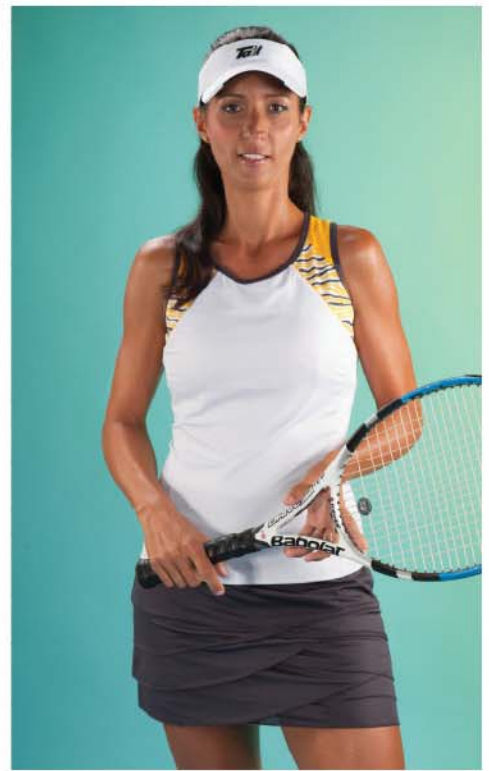

GX9005-706X ICON SOCK
Arch Support, Ventilation
50% Coolmax™, 40% Nylon, 10% Spandex
Champagne One Size
B650