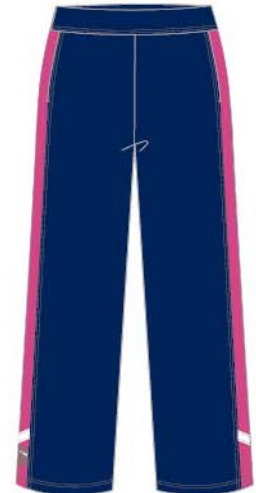

**TD3157-5342 CHARMER**  
Hydrotech Performance Knit, Zipper, SPF 45+  
100% Polyester  
Navy Blue XS-XXL  
B3250

**TD3159-7982 CONTRIBUTE**  
Reversible, Printed Jersey, Woven,  
Pockets, Lightweight Filling, SPF 45+  
93% Polyester, 7% Spandex  
Pebble Print XS-XXL  
B4250

**TD3162-5342 ELATE**  
Performance Jersey, SPF 45+  
93% Polyester, 7% Spandex  
Navy Blue XS-XXL  
B4500

**TD3149-0012 BOOST**  
Performance Jersey, Mesh Inserts, Wide Shoulder  
Straps, SPF 45+  
93% Polyester, 7% Spandex  
White XS-XXL  
B3000

**TD6153-5342 ENLIGHTEN**  
Performance Jersey,  
White Inner Brief, SPF 45+  
93% Polyester, 7% Spandex  
Navy Blue XS-XXL  
B1750

**TD6152-5342 ENHANCE**  
Hydrotech Performance Knit, 20.5" Inseam,  
Concealed Zipper Pockets, SPF 45+  
100% Polyester  
Navy Blue XS-XXL  
B3000