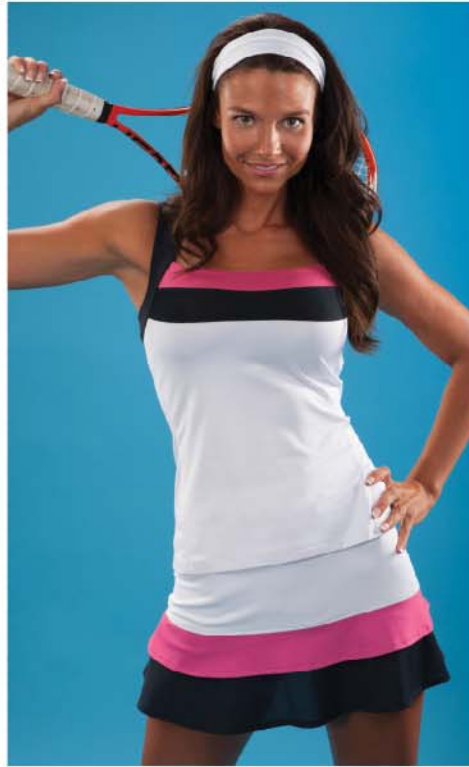

TX9001 PERFORMANCE VISOR
Pink Set (291X), Midnight Navy (504X)
One Size
B900

TX9000 FITNESS VISOR
White (001X), Navy Blue (575X)
One Size
B800