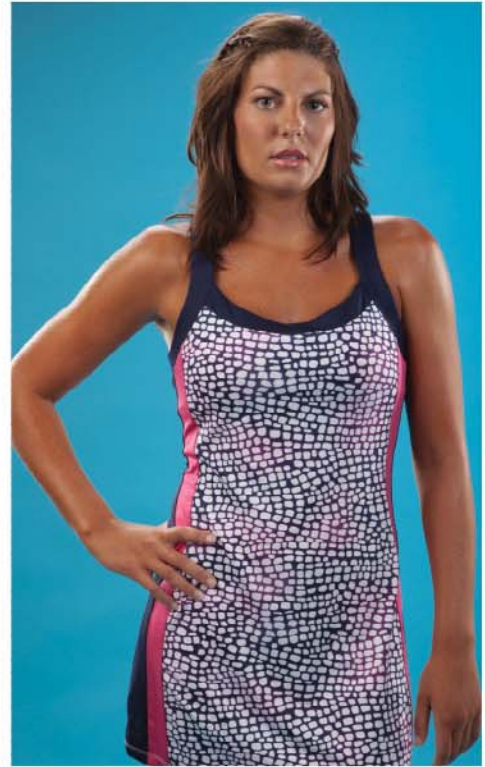

GX9005-504X ICON SOCK
Arch Support, Ventilation
50% Coolmax™, 40% Nylon, 10% Spandex
Midnight Navy, One Size
B650