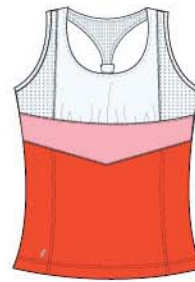

**TC3560-0352 CANNY**  
Performance Jersey, Laser Cut Woven Inserts,  
Organdy Ribbon, SPF 45+  
93% Polyester, 7% Spandex  
White/Coral Red/Tea Rose XS-XXL  
B2750

**TC3059-2422 HARMONY**  
Performance Jersey, SPF 45+  
93% Polyester, 7% Spandex  
Coral Red XS-XXL  
B2500

**TC3115-2422 ARDOR**  
Performance Jersey, Mesh Inserts, Chevron  
Colorblock, Compression Bra, SPF 45+  
93% Polyester, 7% Spandex  
Coral Red XS-XL  
B3250

**TC3366-0012 ASTUTE**  
Performance Jersey,  
Asymmetrical Inserts, SPF 45+  
93% Polyester, 7% Spandex  
White XS-XXL  
B3000