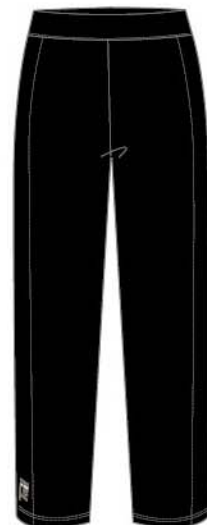

TG3454-0012 REWARD
Performance Jersey, Mesh Inserts, Piping, SPF 45+
93% Polyester, 7% Spandex
White XS-XXL
B3000

TB3456-7962 REIGN
Reversible, Printed Jersey, Woven, Pockets,
Lightweight Filling, SPF 45+
92% Polyester, 8% Spandex
Abstract Animal Print XS-XXL
B4250

TB6353-9992 MASTER
20.5" Inseam, Performance Jersey,
Flexibility Gusset, SPF 45+
93% Polyester, 7% Spandex
Black XS-XXL
B2500

TB3145-9432 EQUALITY
Fleece Back Jersey, On Seam Pockets, SPF 45+
89% Polyester, 11% Spandex
Black/Tulip/White XS-XXL
B4500

TA6421-9992 EXCEL
Fleece Back Jersey, On Seam Pockets, SPF 45+
89% Polyester, 11% Spandex
Black XS-XXL
B3450