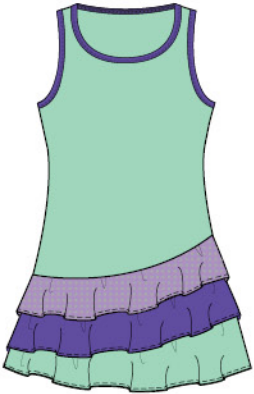

AUGUST 1 - JULY 1

PURPLE SMASH

KD0810-5202 IT'S A BALL DRESS
3 Tier Flounce, Violet Neck and Armhole Binding
92% Polyester, 8% Spandex
Mint Aqua S-L
B2250

KD0809-5292 VIOLA
Strappy Tank, Double Ruffle with Piping
82% Nylon, 18% Spandex
Violet XS-L
B1750

KD4501-5292 STARGAZER SKIRT
Double Ruffle with Color Piping, Violet Shorties
82% Nylon, 18% Spandex
Violet XS-L
B2000

KD0808-5202 FLUTTERBY
Flutter Sleeve, Contrast Color Piping at Neck
92% Polyester, 8% Spandex
Mint Aqua XS-M
B1750

KD0803-5292 WINNER WARM-UP
Mint Aqua Lined Hood,
Applique Letters, Ruffle Hems
82% Nylon, 18% Spandex
Violet XS-L
B2250

KD4502-5202 AVA
2" Slits at Side Hem, Violet Shorties
92% Polyester, 8% Spandex
Mint Aqua XS-M
B1750

KD0807-5292 MIA
Double Tier Flounce Hem, Double Tier Ruffle Neck
82% Nylon, 18% Spandex
Violet S-L
B2250

KD0800-5202 TIE BREAKER TEE
Short Sleeve, Violet Neck Binding
87% Polyester, 13% Lycra™
Mint Aqua S-XL
B1000