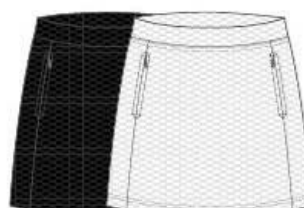

GE0454-0012 SUSTAIN
Cotton Blend Sweater, Updated Cable, Zipper
70% Bamboo, 30% Cotton
White X5-XL
B4250

GX4160 TECH SHORT
Stretch Woven, 21" Outseam, Metallic Trims
95% Polyester, 5% Spandex
Black (999X), White (001X) 2-18
B3500

GX4161 TECH PEDAL PUSHER
Stretch Woven, 17" Inseam, Metallic Trims
95% Polyester, 5% Spandex
Black (999X), White (001X) 2-20
B3850

GX4165-999X ELASTIQUE CAPRI
Stretch Twill, 20" Inseam, Shiny Piping
95% Polyester, 5% Spandex
Black 2-20
B3850

GB4069-9992 PINNACLE
18" Outseam, Performance Texture,
Knit Pull On, Zip Pockets
92% Polyester, 8% Spandex
Black X5-XL
B4250

GX4159 TECH SKORT
Stretch Woven, 18" Outseam, Metallic Trims
95% Polyester, 5% Spandex
Black (999X), White (001X) 2-18
B3750