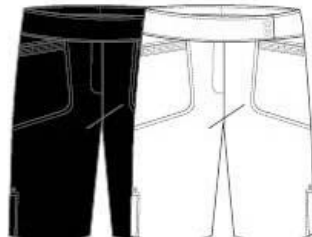

GX4160 TECH SHORT
Stretch Woven, 21" Outseam, Metallic Trims
95% Polyester, 5% Spandex
Black (999X), White (001X) 2-18
B3500