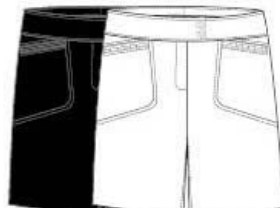

GX4160 TECH SHORT
Stretch Woven, 21" Outseam, Metallic Trims
95% Polyester, 5% Spandex
Black (999X), White (001X) 2-18
B3500

GX4159 TECH SKORT
Stretch Woven, 18" Outseam, Metallic Trims
95% Polyester, 5% Spandex
Black (999X), White (001X) 2-18
B3750