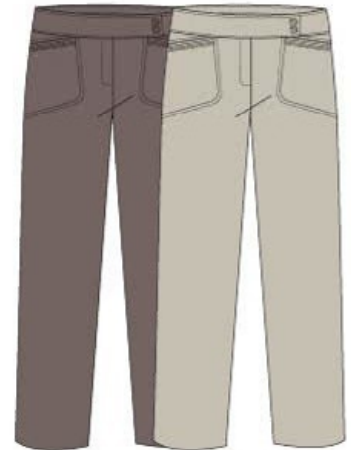

GD0435-0222 PRETTY
Stretch Woven, Mock Neck, Zipper,
Pockets, Shorties
96% Polyester, 4% Lycra™
Pristine 2-16
B5500

GX4162 TECH PANT
Stretch Woven, 32" Inseam, Metallic Trims
95% Polyester, 5% Spandex
Taupe (414X), Chino (114X) 2-18
B4000