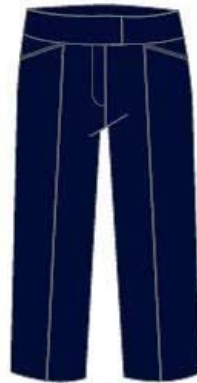

GC4207-5652 LIGHT CAPRI
19" Inseam, Stretch Woven, Tab Front, Pintucks
100% Polyester
Timeless Navy 2-18
B3750