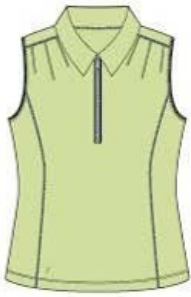

GC0254-7832 IMPACT
Printed Jersey, Shirttail Hem, Snaps, SPF 45+
90% Polyester, 10% Spandex
Kaleidoscope Print XS-XXL
B4000

GC0400 INFAMOUS
Jersey, Convertible Collar, Nailheads, Zipper
91% Polyester, 9% Spandex
Light Lime (4342), White (0012) XS-XXL
B3750

GC0475-0012 ACHIEVE
Jersey, Piping, Pintucks, Zipper
91% Polyester, 9% Spandex
White XS-XL
B3250

GC0413-7842 ALLURE
Lurex Jacquard, Convertible Collar, Zipper
89% Micro Polyester, 11% Spandex
Raised Lurex Stripe XS-XL
B4000

GC0476-4342 PROSPER
Jersey, Piping, Pintucks, Zipper
91% Polyester, 9% Spandex
Light Lime XS-XL
B3500

GC0476-5652 PROSPER
Jersey, Piping, Pintucks, Zipper
91% Polyester, 9% Spandex
Timeless Navy XS-XL
B3500