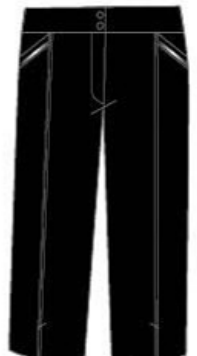

NOVEMBER 15 - FEBRUARY 15 NIGHT MOVES

GX4010-999X ELEVATION
18" Outseam, Shorties, Invisible Zip Pockets
92% Nylon, 8% Spandex
Black XS-XL
B3800

GA0424-9992 RESORT
Fine Gauge Sweater, Scoop Neck,
Lurex, Zipper
70% Bamboo, 30% Cotton
Black XS-XL
B4500

GX4159-999X TECH SKORT
Stretch Woven, 18" Outseam, Metallic Trims
95% Polyester, 5% Spandex
Black 2-18
B3750

GX4160-999X TECH SHORT
Stretch Woven, 21" Outseam, Metallic Trims
95% Polyester, 5% Spandex
Black 2-18
B3500

GX4161-999X TECH PEDAL PUSHER
Stretch Woven, 17" Inseam, Metallic Trims
95% Polyester, 5% Spandex
Black 2-20
B3850

GX4162-999X TECH PANT
Stretch Woven, 32" Inseam, Metallic Trims
95% Polyester, 5% Spandex
Black 2-18
B4000