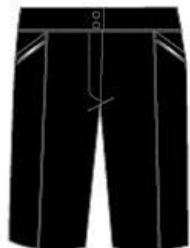

GX4164-999X ELASTIQUE SHORT
Stretch Twill, 21" Outseam, Shiny Piping
95% Polyester, 5% Spandex
Black 2-20
B3500